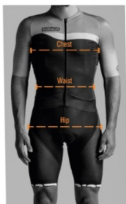

Radsporbekleidung

20€

25€

25€

8€

Socken 4€
Team Design

CO_BR20115
Classic Socks

SPITFIRE
MEN'S SIZES

	Chest (cm)	Waist (cm)	Hip (cm)
2/S	87-93	75-81	88-94
3/M	93-100	81-88	94-101
4/L	100-106	88-94	101-108
5/XL	106-112	94-100	108-115
6/XXL	112-118	100-106	115-122

VESPER
WOMEN'S SIZES

	Chest (cm)	Waist (cm)	Hip (cm)
1/XS	80-85	57-72	88-94
2/S	85-90	72-77	94-100
3/M	90-95	77-82	100-106
4/L	95-100	82-87	106-112
5/XL	100-105	87-92	112-118